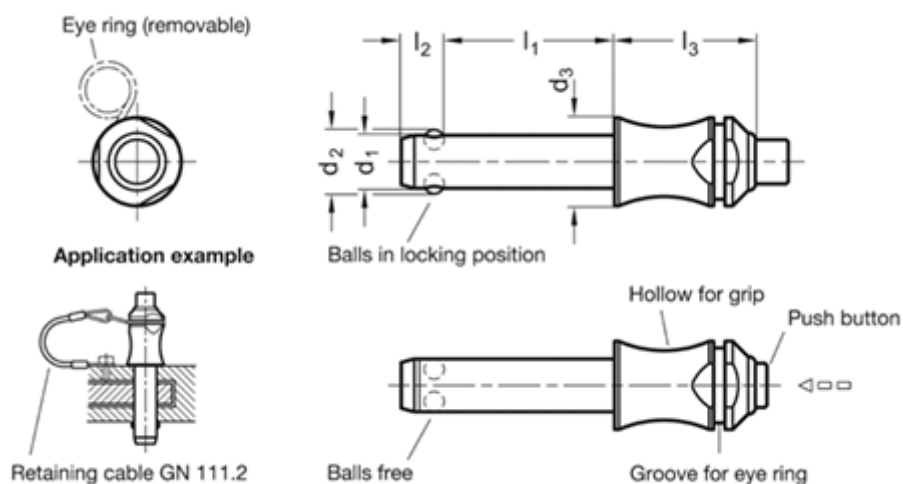

Article number: 20016638
 Description: E+G Ball lock pin
 GN 113.3-8-20

Measures

d1	-0.04/-0.08	= -
d2		= -
d3		= -
l3		= -
l1	+0.6	= -
l2	±1	= -
Load in (N)		= -
Weight in (g)		= -